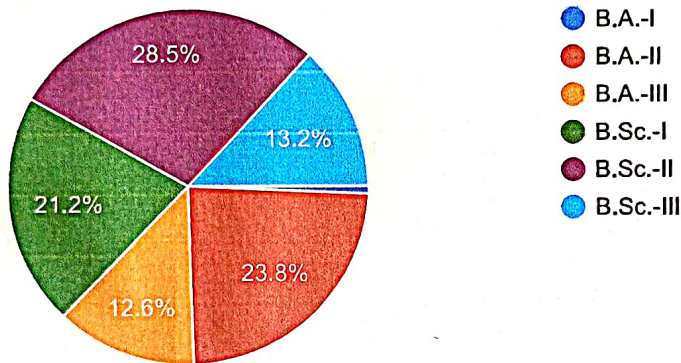

Mauli Mahavidyalaya, Wadala, Tal. North Solapur, Dist.- Solapur-413222.

Affiliated to PAH Solapur University, Solapur Student Satisfaction Survey (Online) Academic Year:- 2023-24

151 responses

[Publish analytics](#)

Class

Copy

151 responses

Principal
Mauli Mahavidyalaya, Wadala,
Tal. N. Solapur, Dist. Solapur