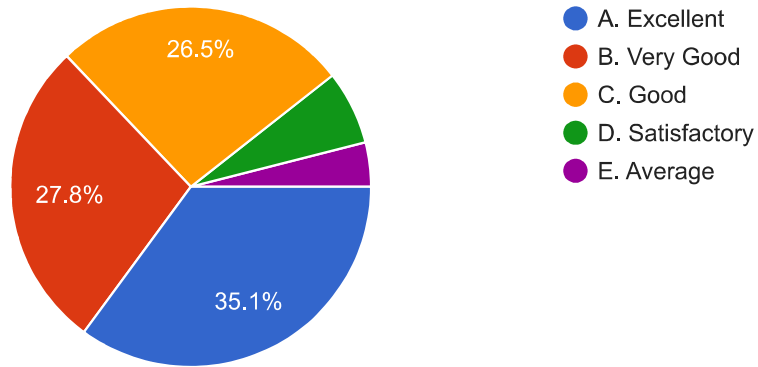

Copy

151 responses

5. How do you rate Sports and cultural activities and facilities in the college ?

 Copy

151 responses

6. How do you rate extension activities in the college ?

 Copy

151 responses