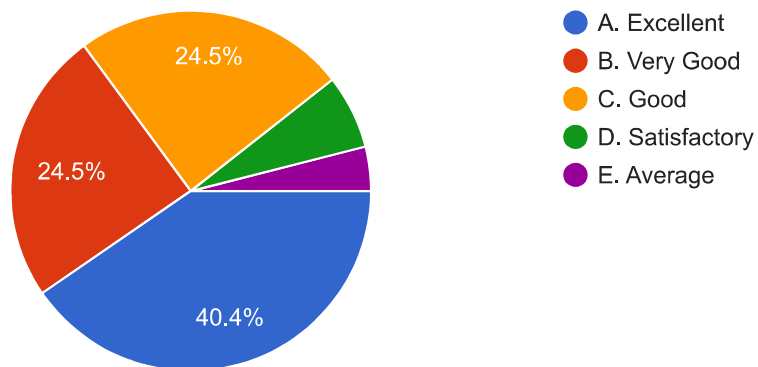

5. How do you rate Sports and cultural activities and facilities in the college ?

Copy

151 responses

6. How do you rate extension activities in the college ?

Copy

151 responses

7. What do you think of library facilities provided by the college ?

Copy

151 responses