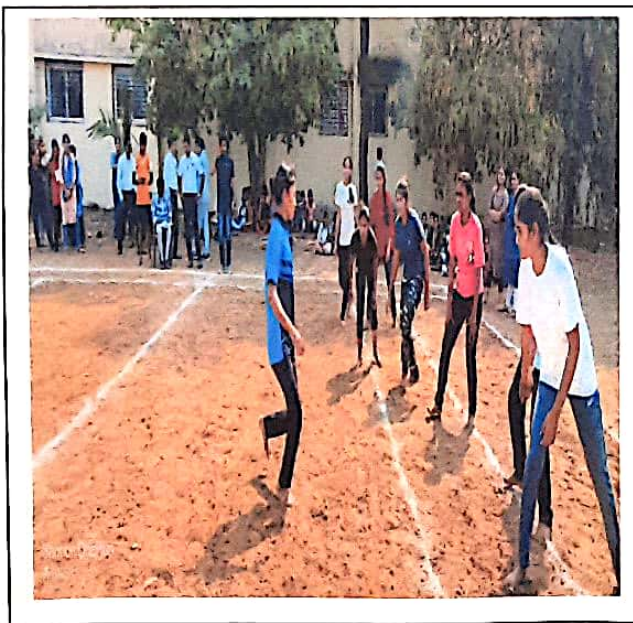

4.1.2. The Institution has adequate facilities for cultural activities, sports, games (indoor, outdoor), gymnasium, yoga centre etc.

  
Principal  
Mauli Mahavidyalaya, Wadala  
Tal. N. Solapur Dist. Solapur