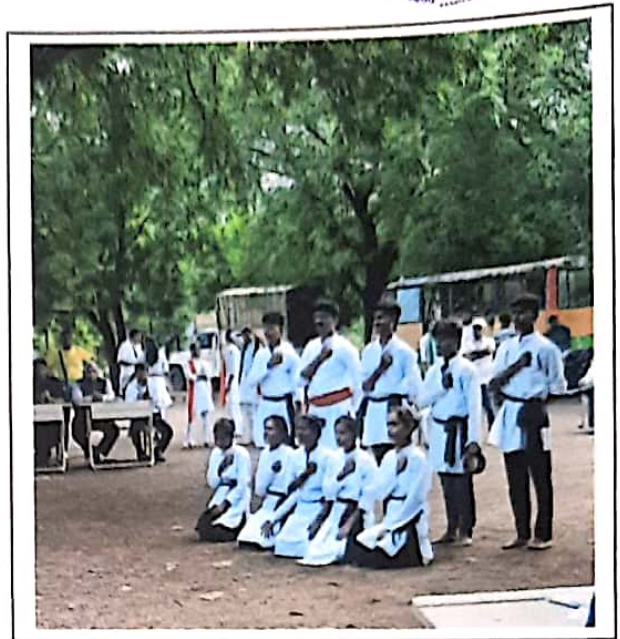

Principal
Mauli Mahavidyalaya, Wadala
Tal. N. Solapur Dist. Solapur