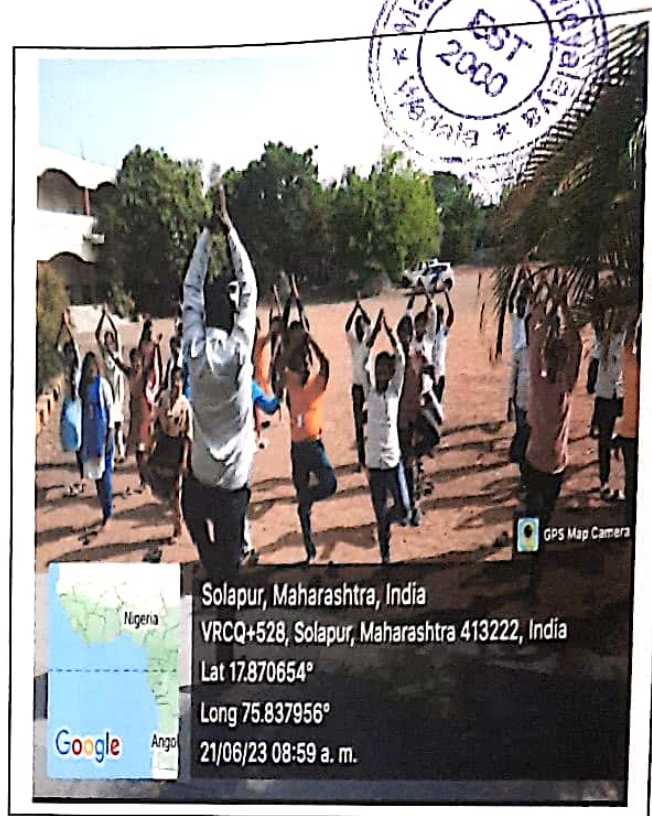

4.1.2. The Institution has adequate facilities for cultural activities, sports, games (indoor, outdoor), gymnasium, yoga centre etc.

  
Principal  
Mauli Mahavidyalaya, Wadala  
Tal. N. Solapur Dist. Solapur