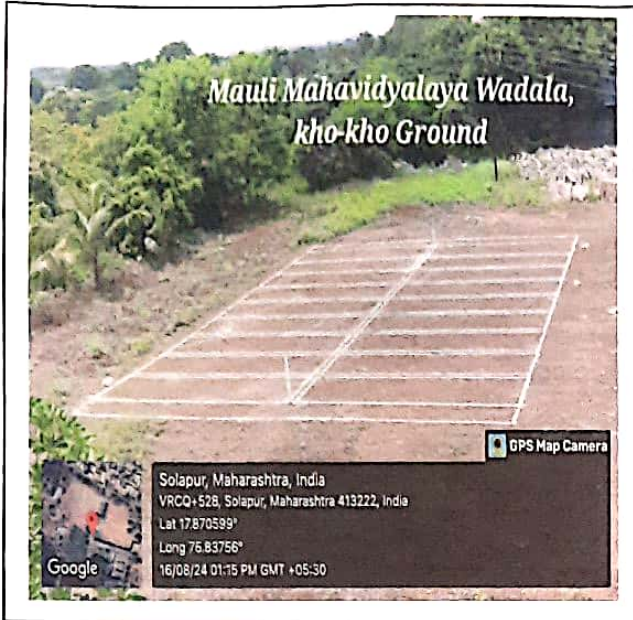

4.1.2. The Institution has adequate facilities for cultural activities, sports, games (indoor, outdoor), gymnasium, yoga centre etc.

  
Principal  
Mauli Mahavidyalaya, Wadala  
Tal. N. Solapur Dist. Solapur

  
Principal  
Mauli Mahavidyalaya, Wadala  
Tal. N. Solapur Dist. Solapur

4.1.2. The Institution has adequate facilities for cultural activities, sports (indoor, outdoor), gymnasium, yoga centre etc.

  
Principal  
Mauli Mahavidyalaya, Wadala  
Tal. N. Solapur Dist. Solapur