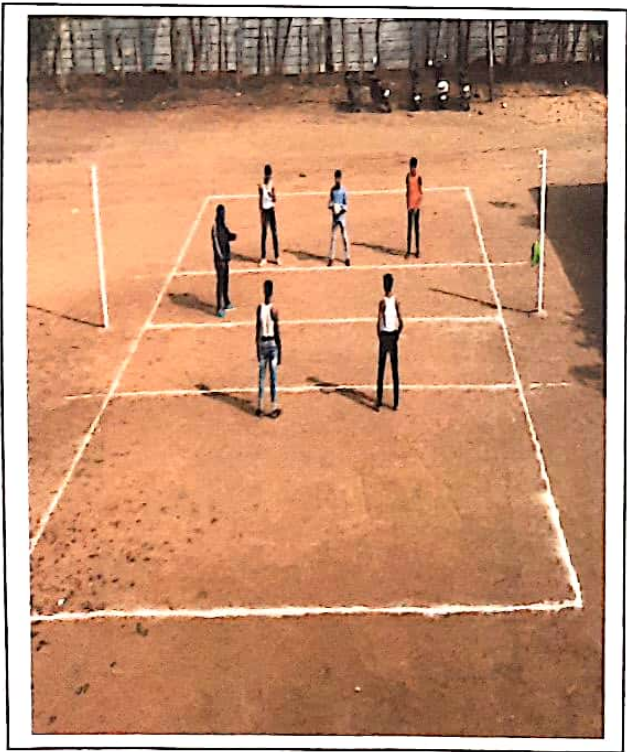

4.1.2. The Institution has adequate facilities for cultural activities, sports, games (indoor, outdoor), gymnasium, yoga centre etc.

  
Principal  
Mauli Mahavidyalaya, Wadala  
Tal. N. Solapur Dist. Solapur