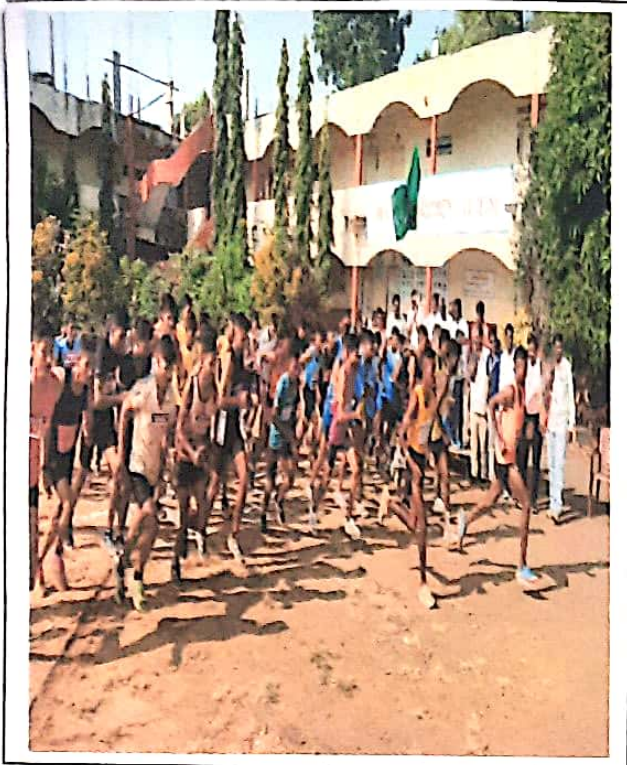

4.1.2. The Institution has adequate facilities for cultural activities, sports, games (indoor, outdoor), gymnasium, yoga centre etc.

  
Principal  
Mauli Mahavidyalaya, Wadala  
Tal. N. Solapur Dist. Solapur

  
Principal  
Mauli Mahavidyalaya, Wadala  
Tal. N. Solapur Dist. Solapur

4.1.2. The Institution has adequate facilities for cultural activities, sports (indoor, outdoor), gymnasium, yoga centre etc.

  
Principal  
Mauli Mahavidyalaya, Wadala  
Tal. N. Solapur Dist. Solapur