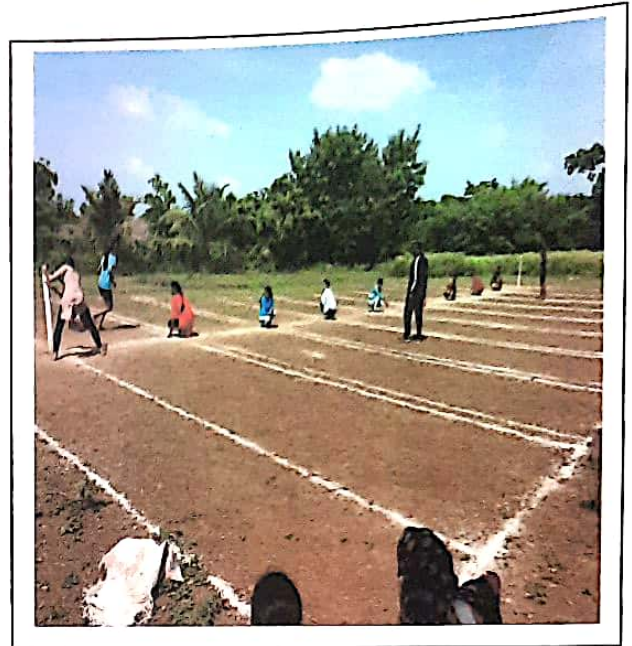

4.1.2. The Institution has adequate facilities for cultural activities, sports, games (indoor, outdoor), gymnasium, yoga centre etc.

  
Principal  
Mauli Mahavidyalaya, Wadala  
Tal. N. Solapur Dist. Solapur