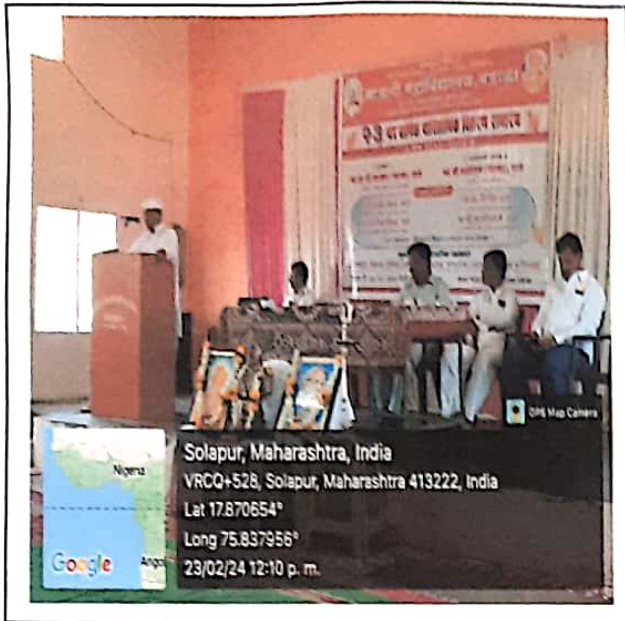

Principal
Mauli Mahavidyalaya, Wadala
Tal. N. Solapur Dist. Solapur